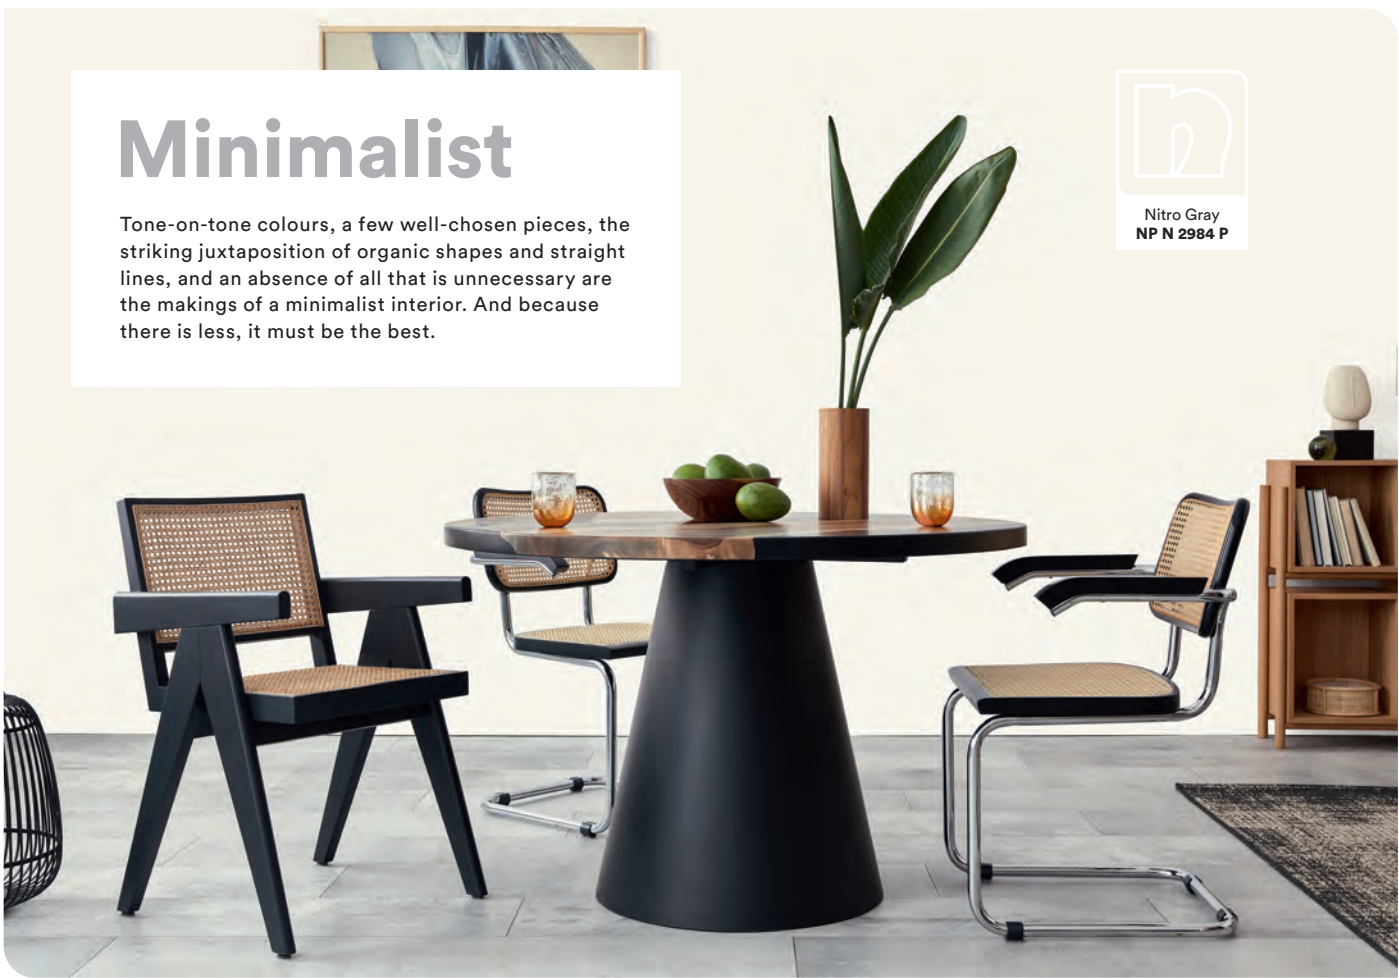

Minimalist

Tone-on-tone colours, a few well-chosen pieces, the striking juxtaposition of organic shapes and straight lines, and an absence of all that is unnecessary are the makings of a minimalist interior. And because there is less, it must be the best.